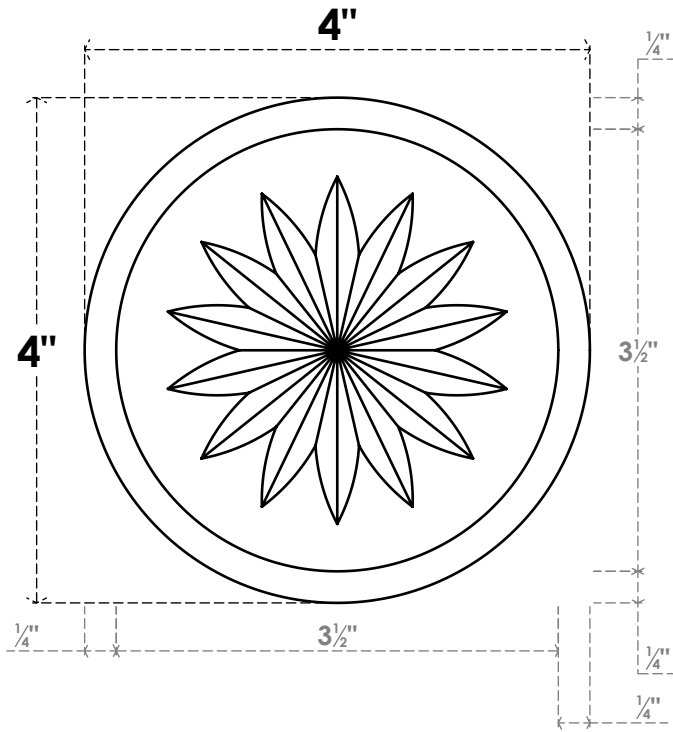

ROSP040X040X050GRY10

4"W X 4"H X 1/2"P STANDARD GRAYSON FLOWER ROSETTE WITH BEVELED EDGE, ARCHITECTURAL GRADE PVC

FRONT

SIDE

EKENA MILLWORK
 2300 WEST MAIN ST.
 CLARKSVILLE, TX 75426
 TOLL FREE: 866-607-0453
 WWW.EKENAMILLWORK.COM