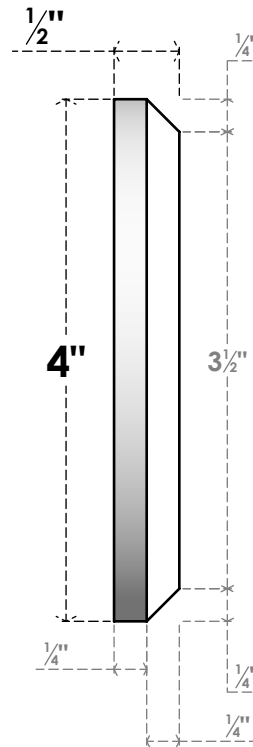

ROSP040X040X050GRY10

4"W X 4"H X 1/2"P STANDARD GRAYSON FLOWER ROSETTE WITH BEVELED EDGE, ARCHITECTURAL GRADE PVC

FRONT

SIDE

EKENA MILLWORK
 2300 WEST MAIN ST.
 CLARKSVILLE, TX 75426
 TOLL FREE: 866-607-0453
 WWW.EKENAMILLWORK.COM

NOTES

1. INSTALLATION TO BE COMPLETED IN ACCORDANCE WITH MANUFACTURER'S SPECIFICATIONS.
2. DRAWING MAY NOT BE TO SCALE
3. THIS DRAWING IS INTENDED FOR DESIGN AND PLANNING PURPOSES ONLY.
4. ALL INFORMATION CONTAINED HEREIN WAS CURRENT AT THE TIME OF DEVELOPMENT BUT MUST BE REVIEWED AND APPROVED BY THE PRODUCT MANUFACTURER TO BE CONSIDERED ACCURATE.
5. ARCHITECTURAL GRADE PVC PRODUCTS ARE MADE FROM EXPANDED CELLULAR PVC AND COME NATURALLY WHITE BUT MAY BE PAINTED